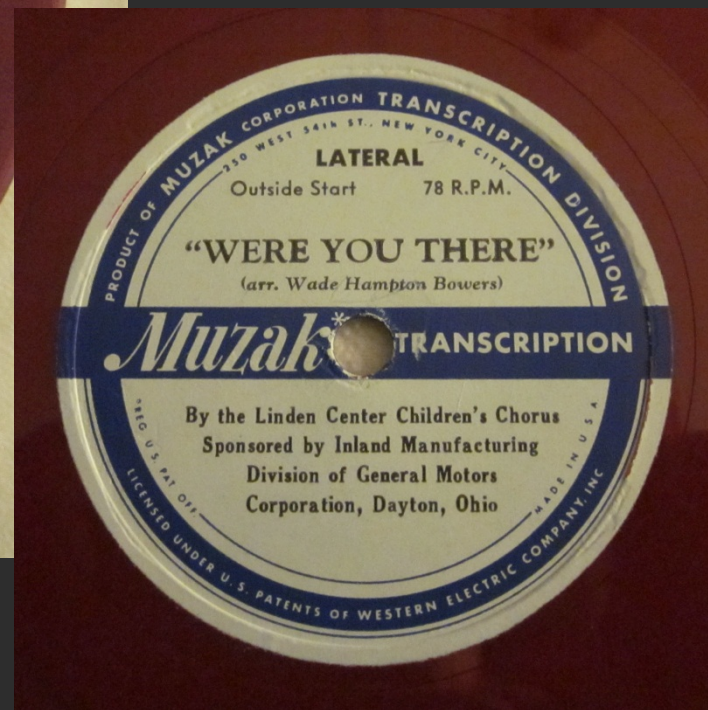

ca. 1947

Record above: 12-inch transparent red vinyl. Enlarged label is shown at right.

ca. 1947

Record above: 12-inch transparent red vinyl. Enlarged label is shown at right. *Reverse side*