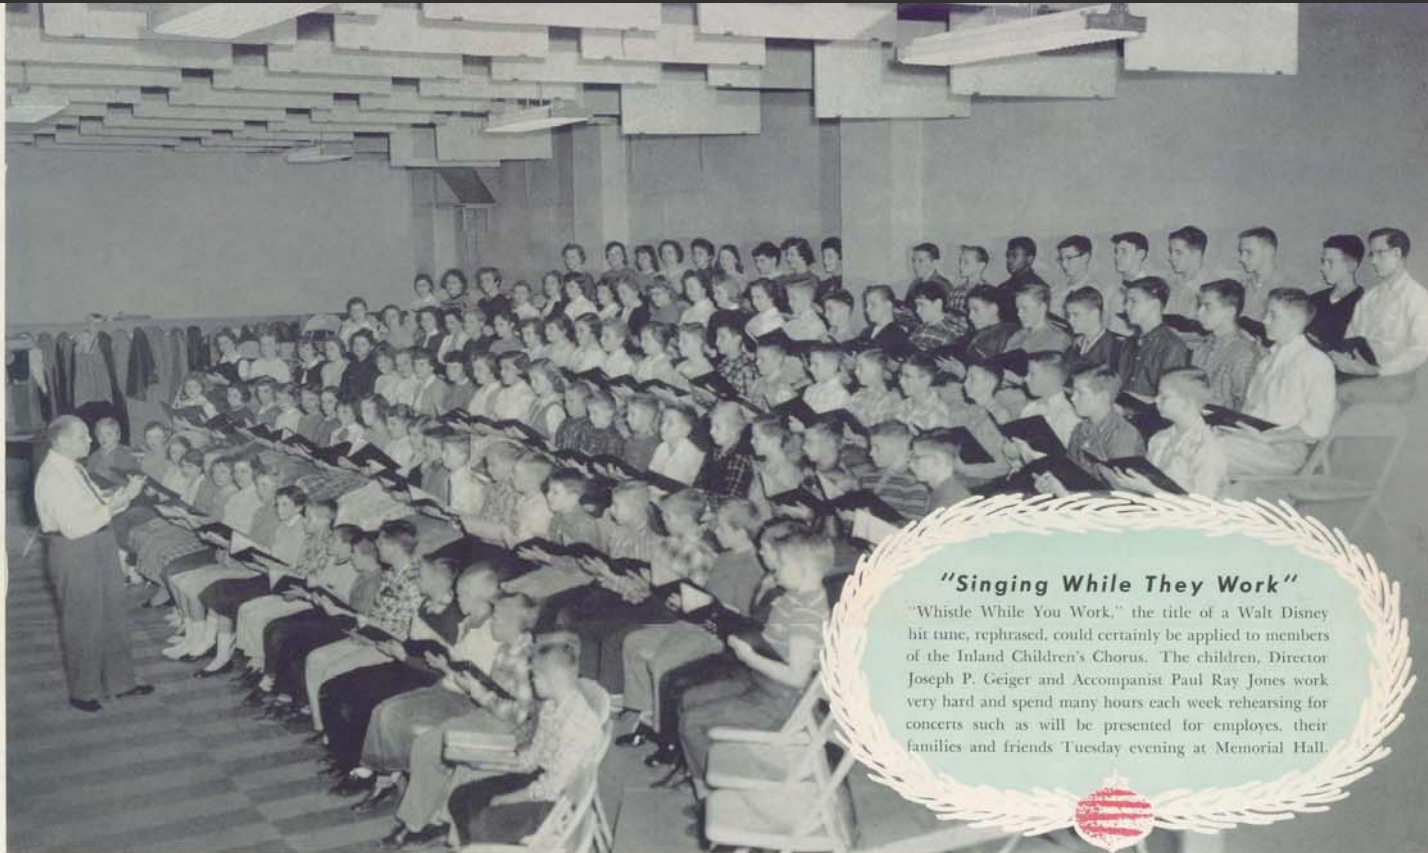

"Singing While They Work"

"Whistle While You Work," the title of a Walt Disney hit tune, rephrased, could certainly be applied to members of the Inland Children's Chorus. The children, Director Joseph P. Geiger and Accompanist Paul Ray Jones work very hard and spend many hours each week rehearsing for concerts such as will be presented for employes, their families and friends Tuesday evening at Memorial Hall.

You're Invited . . .

to the Inland Children's Chorus' 22nd annual Christmas Concert for employes, their families and friends Tuesday evening, December 17th at Memorial Hall. Starting at 7:30 p.m., the children, attired

in their Eton suits and Alice Blue gowns, will present a two-part program, arranged to bring forth in song the beauty of Christmas. General Manager, J. D. O'Brien will speak during a 15 minute intermission. Admission is free but will be by ticket only. Tickets may be obtained at Personnel Activities, at the Medical Depts. in Bldgs. 25 and 50 and in the lobby of the Main office Building.

These children will sing Tuesday evening . . .

Seasons' Greetings and the Best of Wishes from INLAND for a Prosperous 1958